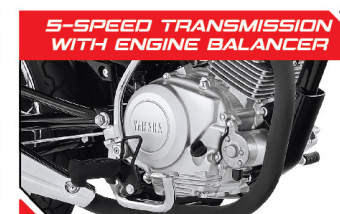

TECHNICAL

SPECIFICATIONS

Overall length x width x height	1,980 mm x 735 mm x 1,045 mm
Seat height	770 mm
Wheelbase	1,285 mm
Minimum ground clearance	150 mm
Wet weight (with oil and a full fuel tank)	118 kg
Engine type	Air-cooled, 4-stroke, SOHC, 2-valve
Cylinder layout	Single cylinder
Displacement	124 cm³
Bore x stroke	54.0 mm x 54.0 mm
Compression ratio	10:01
Starting system	Electric starter and kickstarter
Lubrication	Wet sump
Engine oil change capacity	1.0 L
Fuel tank capacity	13 L
Fuel delivery	Carburetor
Ignition type	CDI (Capacitor Discharge Ignition)
Clutch type	Wet, multi-disc
Transmission type	Constant mesh 5-speed
Frame type	Diamond
Tire size (front/rear)	2.75-18 / 90/90-18 51 S

SPECIAL

FEATURES

SPECTRUM VALVE

The design and specifications of the motorcycle shown here are subject to change without prior notice. Colors shown here may not match the actual color due to printing limitations.

www.yamaha-motor.com.pk
[/yamahamotorkakistan](https://www.youtube.com/yamahamotorkakistan)

[/YamahaMotorPakistan](https://www.facebook.com/YamahaMotorPakistan)
[@yamahamotorpk](https://www.instagram.com/yamahamotorpk)

[/YamahaMotorPak](https://www.tiktok.com/@YamahaMotorPak)
[/yamahamotorpk](https://www.tiktok.com/@yamahamotorpk)